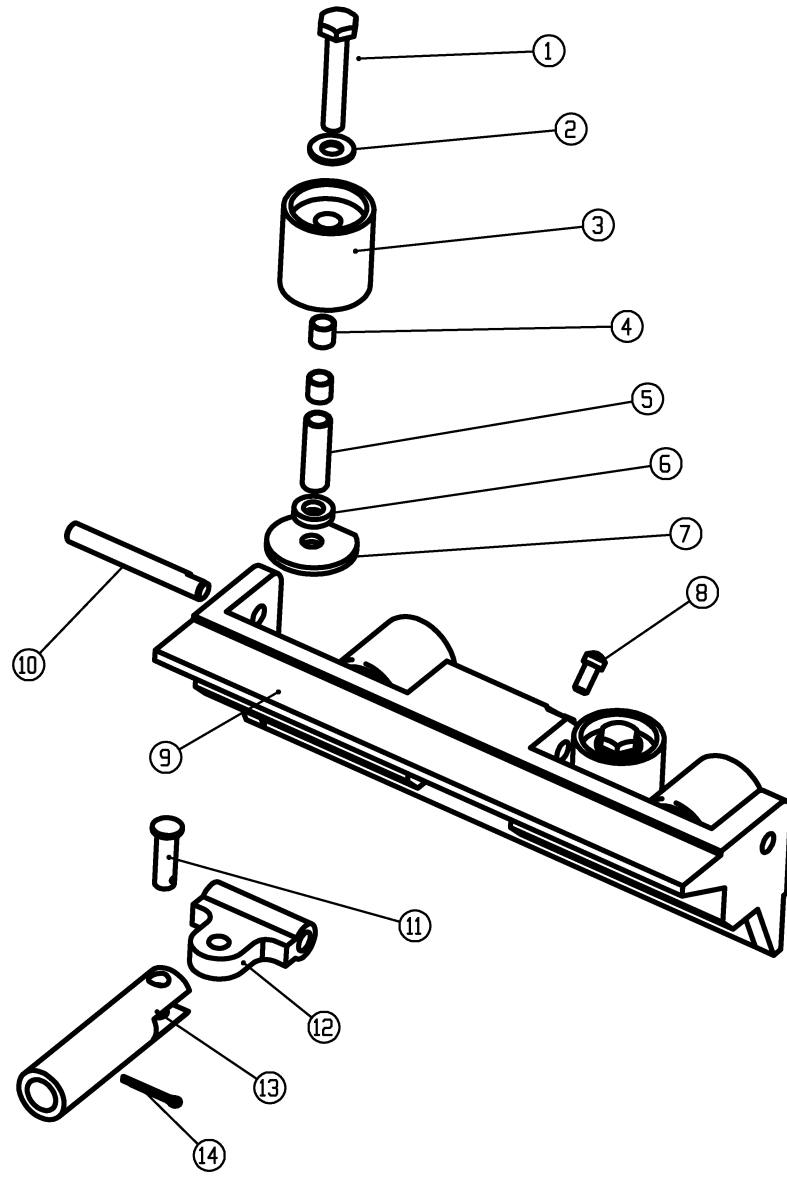

Corner Roller 4-707

Schematic #	Part #	Description
1	7203	1/4-20x1.5 inch
2	7178	#14 Brass Washer
3	7225	Roller Wheel
4	7409	Bearing
5	7202	Bushing Axle
6	7221	Black Plastic Spacer
7	7200	Thrust Washer
8	7069	8-32x1/4 Knurl Point Set Screw
9	7421	Corner Roller Body
10	7199	Swivel Axle Pin
11	7206	Swivel Coupling Pin
12	7204	Swivel
13	7205	Coupling
14	7116	Cotter Pin

4-707 Corner Roller