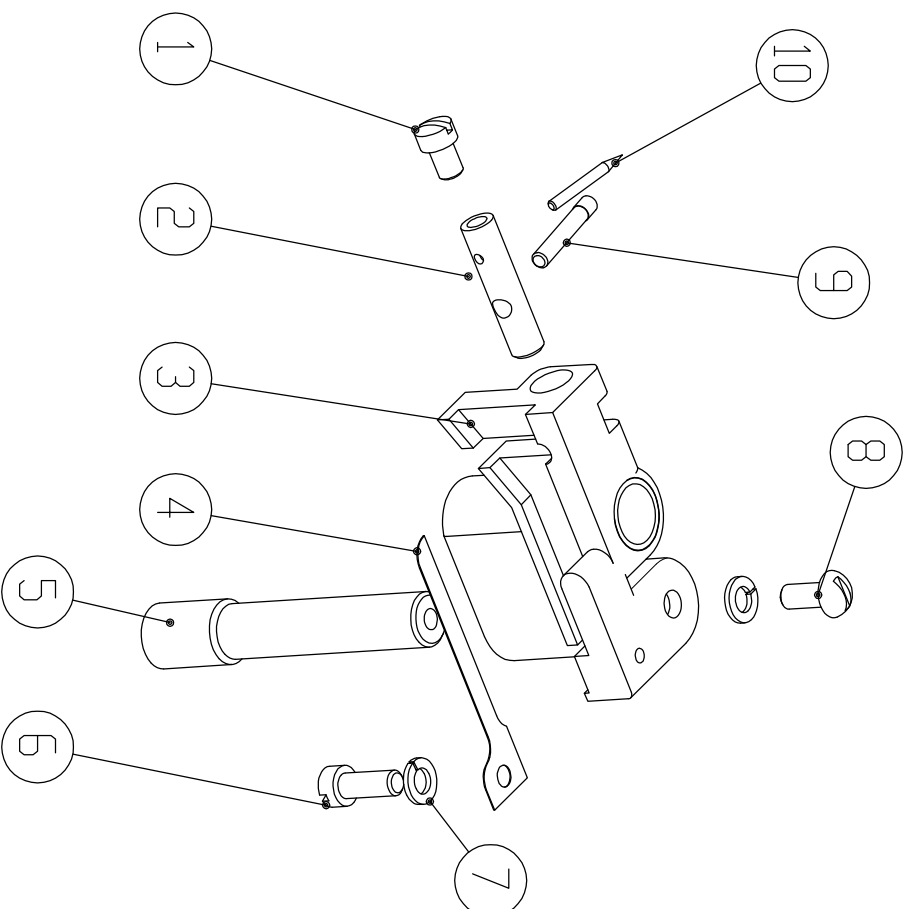

LEVEL 5

Goosier Assembly 7293		
Schematic#	Part#	Description
1	7042	6-32 Screw
2	7041	Goosier needle holder
3	7023	Goosier body
4	7019	Goosier spring
5	7025	Goosier magnet
6	7030	4-40x1/4 Screw
7	7031	#4 Lock serew
8	7010	6-32 Screw
9	7022	Goosier locking pin
10	7040	Goosier needle

Goosier Assembly-7293